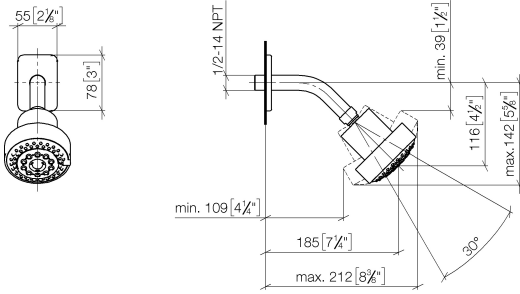

28 508 710

- 200mm projection
- ball-joint pivotable through 30°
- Three settings: PURIFY RAIN, COMPACT SOFT FLOW, COMPACT AQUAPRESSURE FLOW, max. flow rate 9 l/min (at 3 bar)
- with anti-scale system
- spray head Ø 92mm
- rosette 78 x 55 mm
- 1/2" connection
- Function from: 7 l/min

	Chrome	28 508 710-00
	Chrome	28 508 710-00 0010
	Brushed Platinum	28 508 710-06 0010
	Brushed Platinum	28 508 710-06

Recommended miscellaneous

- Concealed wall elbow -** 35 085 970 90
- max. recess depth 163 mm
 - min. recess depth 90 mm

28 508 710

mm [inches]

Flow rate chart

28 508 710

Spare parts list

No.	Item Number	Name	Quantity used	Delivery time
1	09 27 71 004-00	rosette	1	10
2	09 31 11 048 90	pin	1	2
3	09 14 10 098 90	seal	1	2
4	09 11 03 011-00	connection	1	10
5	04 12 11 110 00-00	shower	1	10