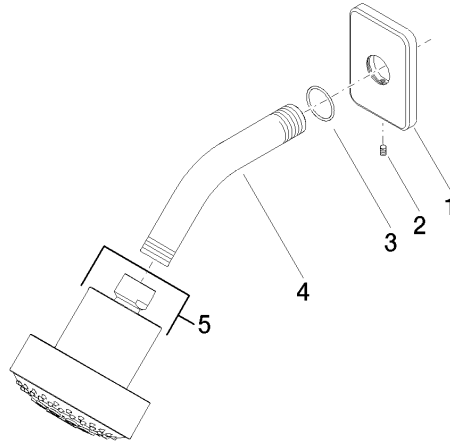

28 508 710

- 200mm projection
- ball-joint pivotable through 30°
- Three settings: PURIFY RAIN, COMPACT SOFT FLOW, COMPACT AQUAPRESSURE FLOW, max. flow rate 9 l/min (at 3 bar)
- with anti-scale system
- spray head Ø 92mm
- rosette 78 x 55 mm
- 1/2" connection
- Function from: 7 l/min

	Chrome	28 508 710-00
	Chrome	28 508 710-00 0010
	Brushed Platinum	28 508 710-06 0010
	Brushed Platinum	28 508 710-06

Recommended miscellaneous

- Concealed wall elbow -** 35 085 970 90
- max. recess depth 163 mm
 - min. recess depth 90 mm

28 508 710

mm [inches]

Flow rate chart

28 508 710

Spare parts list

No.	Item Number	Name	Quantity used	Delivery time
1	09 27 71 004-00	rosette	1	10
2	09 31 11 048 90	pin	1	2
3	09 14 10 098 90	seal	1	2
4	09 11 03 011-00	connection	1	10
5	04 12 11 110 00-00	shower	1	10